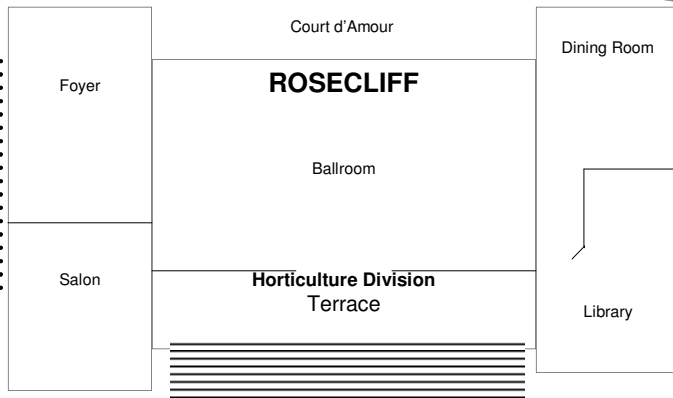

Ticket Sales Show & Frame

10 x 10

Group Tour Motorcoach Check in

- 1F
- 2F
- 3F
- 4F
- 5F
- 6F
- 7F
- 8F
- 9F
- 10F
- 11F
- 12F
- 13F
- 14F
- 15F

Lecture & Luncheon Series
Awards Ceremony

Catering Tent

S

Catering Prep Tent

Restrooms

Garden Demonstrations & Lectures – Sat. & Sun.

Judges Luncheon
Open Seating

Hill
68 67 66

Hill
65 64 63

*Oceanside Boutiques
Back Lawn*

- 1
- 2
- 3
- 4
- 5
- 6
- 7
- 8
- 9
- 10
- 11
- 12
- 13
- 15
- 16
- 17
- 18

- 59
- 58
- 57
- 56
- 55
- 54
- 53
- 52
- 51

Birdbath

Children's Activities

20' x 20'

Opening Night VIP Supper
Oceanside Cafe Lunch Seating

Oceanside Café Refreshments

Sea Wall